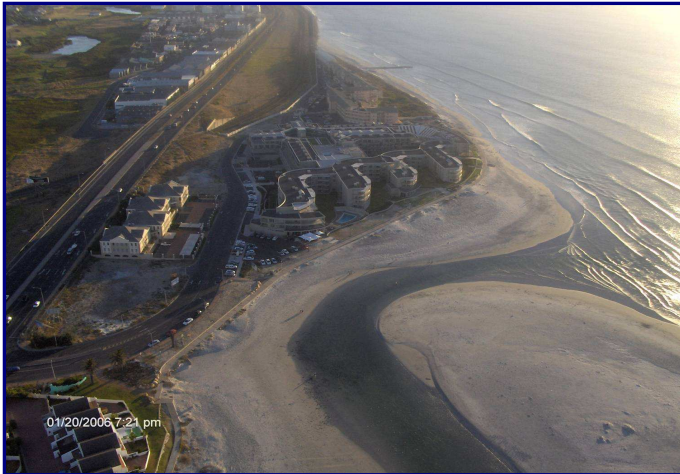

Directions

S: 33° 53' 28.46"

E: 18° 29' 3.9"

1. Directions from the N1

On the N1 towards Cape Town - Take the R27 Table View off-ramp
Follow the road until you come to a robot at the corner of Boundary & Marine Drive
Turn left towards the beachfront into Lagoon Gate Drive
Proceed along with Lagoon Gate Drive, around a circle and turn right into the underground parking of the hotel or you can proceed to the front entrance to the hotel.

2. Direction from the N2 (Cape Town International Airport)

On the N2 towards Cape Town - Take the M5 Milnerton off-ramp/exit which leads onto Koeberg Road
Continue on Koeberg Road until you reach the robots at the corner of Koeberg and Boundary Road
Turn left at the robots into Boundary Road
At the next set of robots, proceed straight across and into Lagoon Gate Drive
Proceed along with Lagoon Gate Drive, around a circle and proceed straight to the hotel's main entrance.

3. Direction from Cape Town Centre

From the City Centre take N1 towards Paarl - Take the Paarden Eiland/Table View R27 off-ramp/exit which leads onto Marine Drive
Follow Marine Drive until you get to the robots at Marine Drive and Boundary Road
Turn left into Lagoon Gate Drive
Proceed along the road, around a circle and straight to the hotel's main entrance